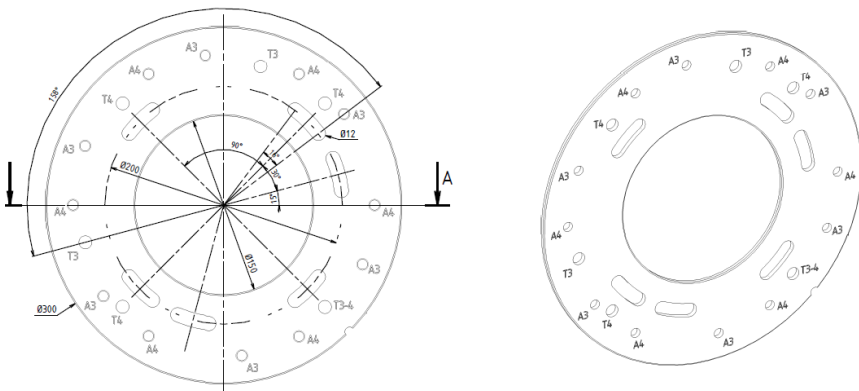

## DESCRIPTION

This thick stainless steel plate ensures the mounting of the Hekleo 2XS racon on the most commonly used mounting bases. For mounting on standard lantern fixings or as a replacement for a competing product. For faster and surprise-free assembly.

## USE

A marking guides assembly

## APPLICATIONS

Assembly is made easy with clearly visible marks. The plate is supplied with its bolts.

## FEATURES

- Hekleo XS and Hekleo 2XS
- 3 holes diameter 240mm
- 4 holes diameter 240mm
- 4 holes diameter 200mm

**DISCLAIMER:** AMG Microwave reserves the right to make modifications to the design and characteristics of this product at any time and without prior notice.  
document reference: ENS0050-1