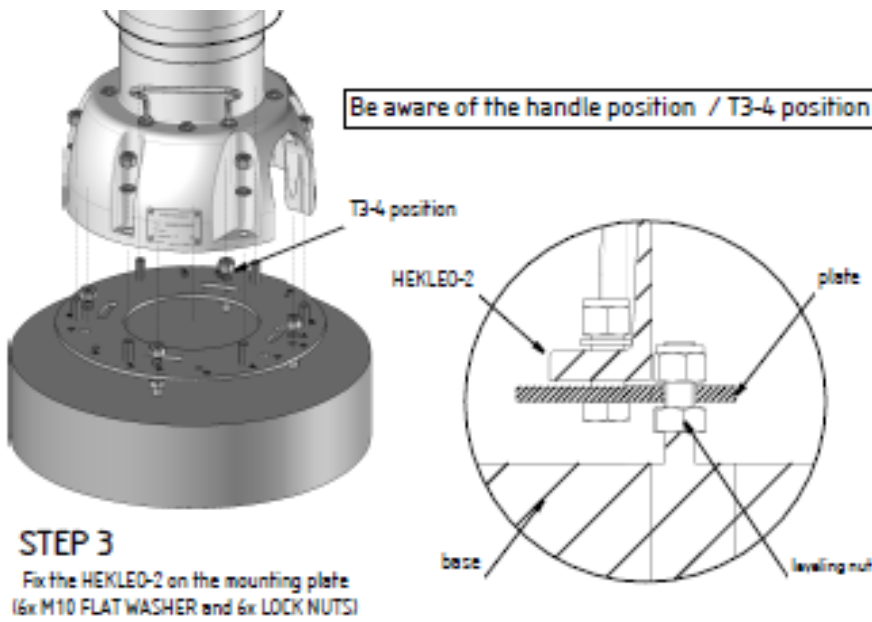

USE

A marking guides assembly

APPLICATIONS

Assembly is made easy with clearly visible marks. The plate is supplied with its bolts.